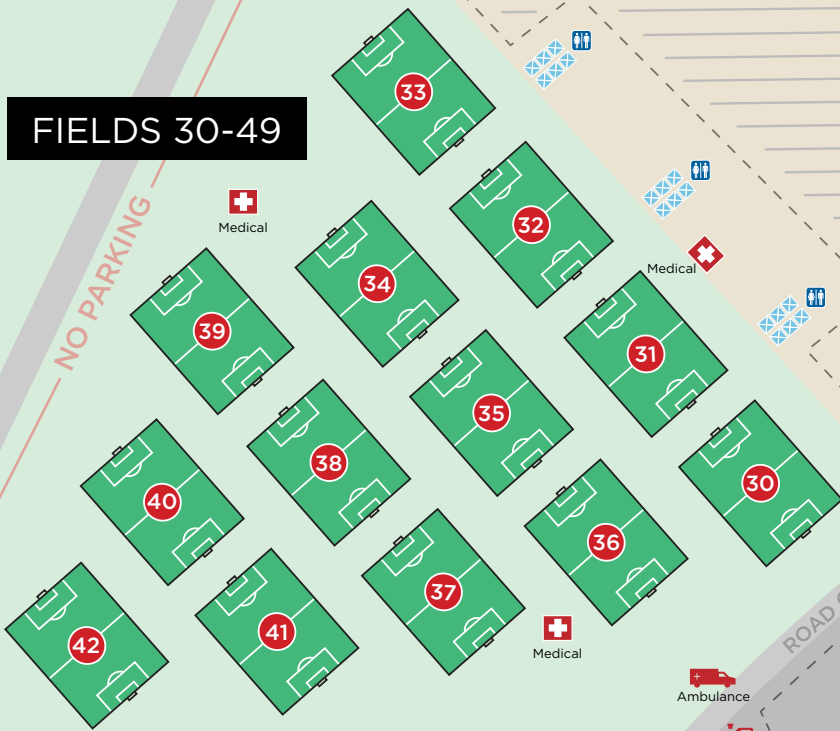

# Tuckahoe Turf Farms

EDP Easter Showdown | 9U-19U Boys & Girls

Boys: Friday, April 3, 2026 | Girls: Saturday, April 4, 2026  
401 North Myrtle, Hammonton, NJ 08037

TO ROUTE 30  
→

FLEMING PIKE

UNION ROAD

KEEP OFF

## KEY

- 11V11 FIELDS ●
- 9v9 FIELDS ●
- 7v7 FIELDS ●
- RESTROOMS ♀♂
- RED PARKING P
- BLUE PARKING P
- GREEN PARKING P
- ADA PARKING ♿
- MEDICAL +

**FIELDS 30-49**

NO PARKING

KEEP OFF

ROAD CLOSED

Parking Fields 30-49

Enter/Exit

Enter/Exit

Exit/Enter

**FIELDS 1-29**

MYRTLE AVE

[edpsoccer.com/edp-easter-showdown](http://edpsoccer.com/edp-easter-showdown)

Watch for children & park in designated areas. Do not move signs, traffic cones or barriers. No pets. No smoking. No drugs or alcohol. No BBQ's or fires. No weapons or violence. No derogatory, foul or abusive language. Violators will be asked to leave the premises.